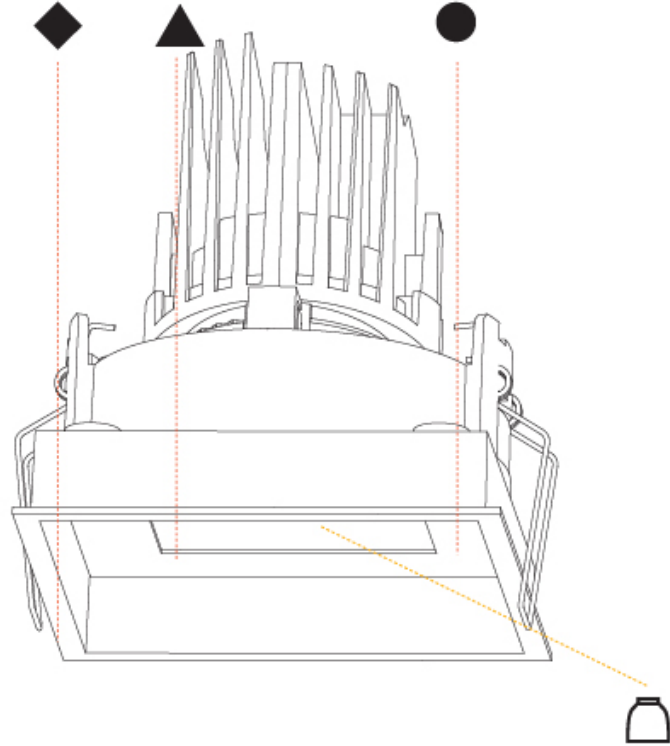

BIONIQ SQUARE ADJUSTABLE COMFORT RECESSED

A35362-

PROJECT	
TYPE	
SPECIFIER	
QUANTITY	
DATE	

For Color / Finish Chart & Symbology see Appendix or product page downloadable area.

	27K	35K	30K	40K	°K
Color Temperature	2700K	3500K	3000K	4000K	
Reflector	20	40	60		
	20°	40°	60°		

ORDER-EXAMPLE: **◆ ▲ ● °K**
L3XXXX- 02 02 02 30K 20
Black Black Black 3000K 20°