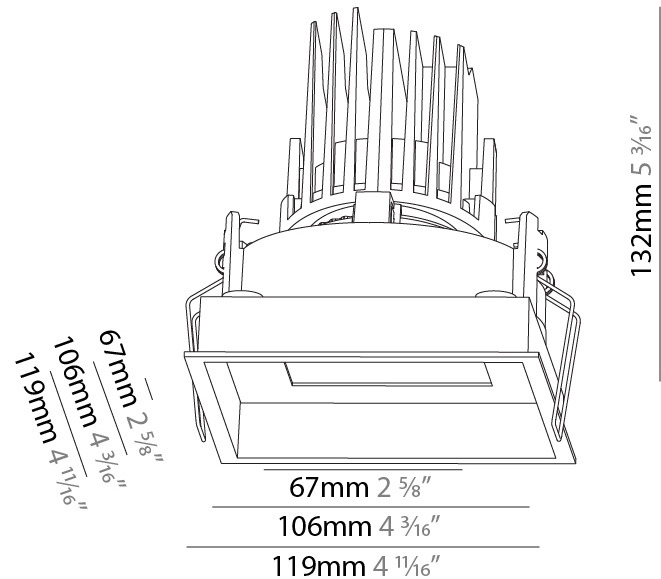

ELECTRICAL

Lamp Type: LED (Zhaga Standard)
Input Wattage (W): 13.2 / 16.5
Total Output Wattage (W): 12 / 14
Dimming: Tri-Mode (Non-Dimming and Phase Dimming (120Vac only) and 0-10V Dimming)
Driver Included: No
Driver Location: Recessed Housing
Driver Type: Constant Current - Universal
Driver Class: Class 2
Housing: See components
Input Voltage (V): 120 - 277
Constant Current (MA): 350

LED

Number of LEDs: 1
Color Temperature (°K): 2700 / 3000 / 3500 / 4000
Max. Delivered Lumen (lm): 850 / 950 / 1029 / 1050
Nominal Lumen (lm): 960 / 1070 / 1156 / 1180
CRI: >90 CRI
Lamp Life (hrs): 50000

OPTICAL

Reflector: 10
Adjustability: Rotational 355°; Tilt 30°

RATINGS AND CERTIFICATIONS

Certified By: Certified for North American Standards
Zaneen Lighting Inc. © 2024, T 1800-388-3382, F 416-247-9319, www.zaneen.com

Available for International specifications by adding 'INT' at the end of the existing Model #. For assistance on 'custom' specifications, contact zteam@zaneen.com. In a constant effort to supply the best product, we reserve the right to change specifications or materials without notice. The most recent specification sheets are found at zaneen.com